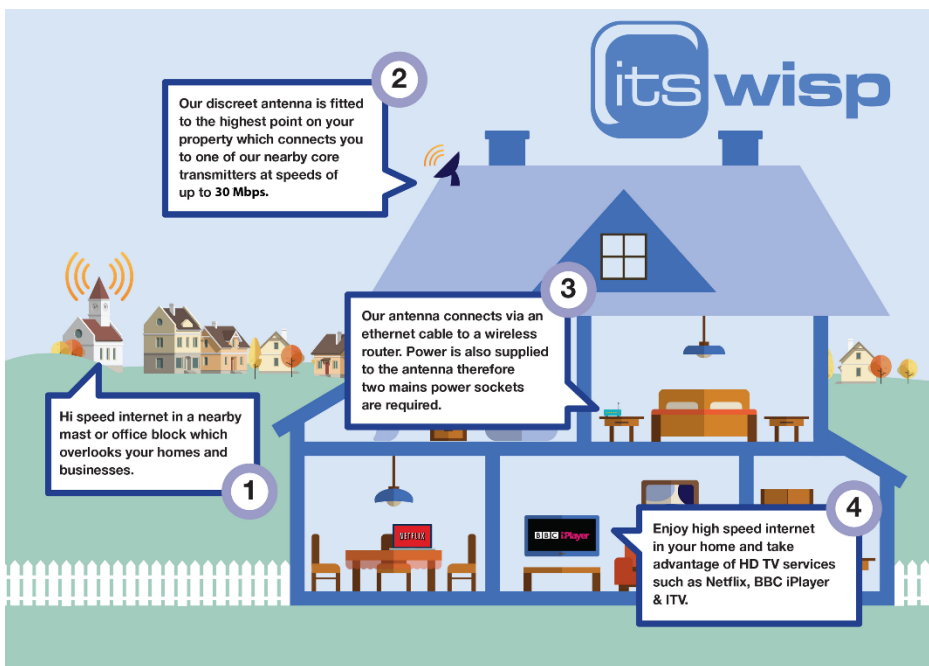

Yes, you can...

get better broadband now!

South Norfolk Council and our partner InTouch Systems (www.itswisp.co.uk) have been working together to make fast wireless broadband available to everyone in South Norfolk.

With a network of 33 church towers and masts transmitting wireless broadband we've got our region covered so it's easy for you to go online with confidence.

We seem to rely on the internet for just about everything these days. No-one likes super slow broadband and now you don't have to put up with it.

Our wireless broadband offers speeds of 10-30 Mbps and it's easy to get. InTouch Systems

will survey your home (to confirm the speed you'll get) and when you're happy will send someone to fit a (tea saucer sized) dish alongside your TV aerial. With a free router, you're then good to go!